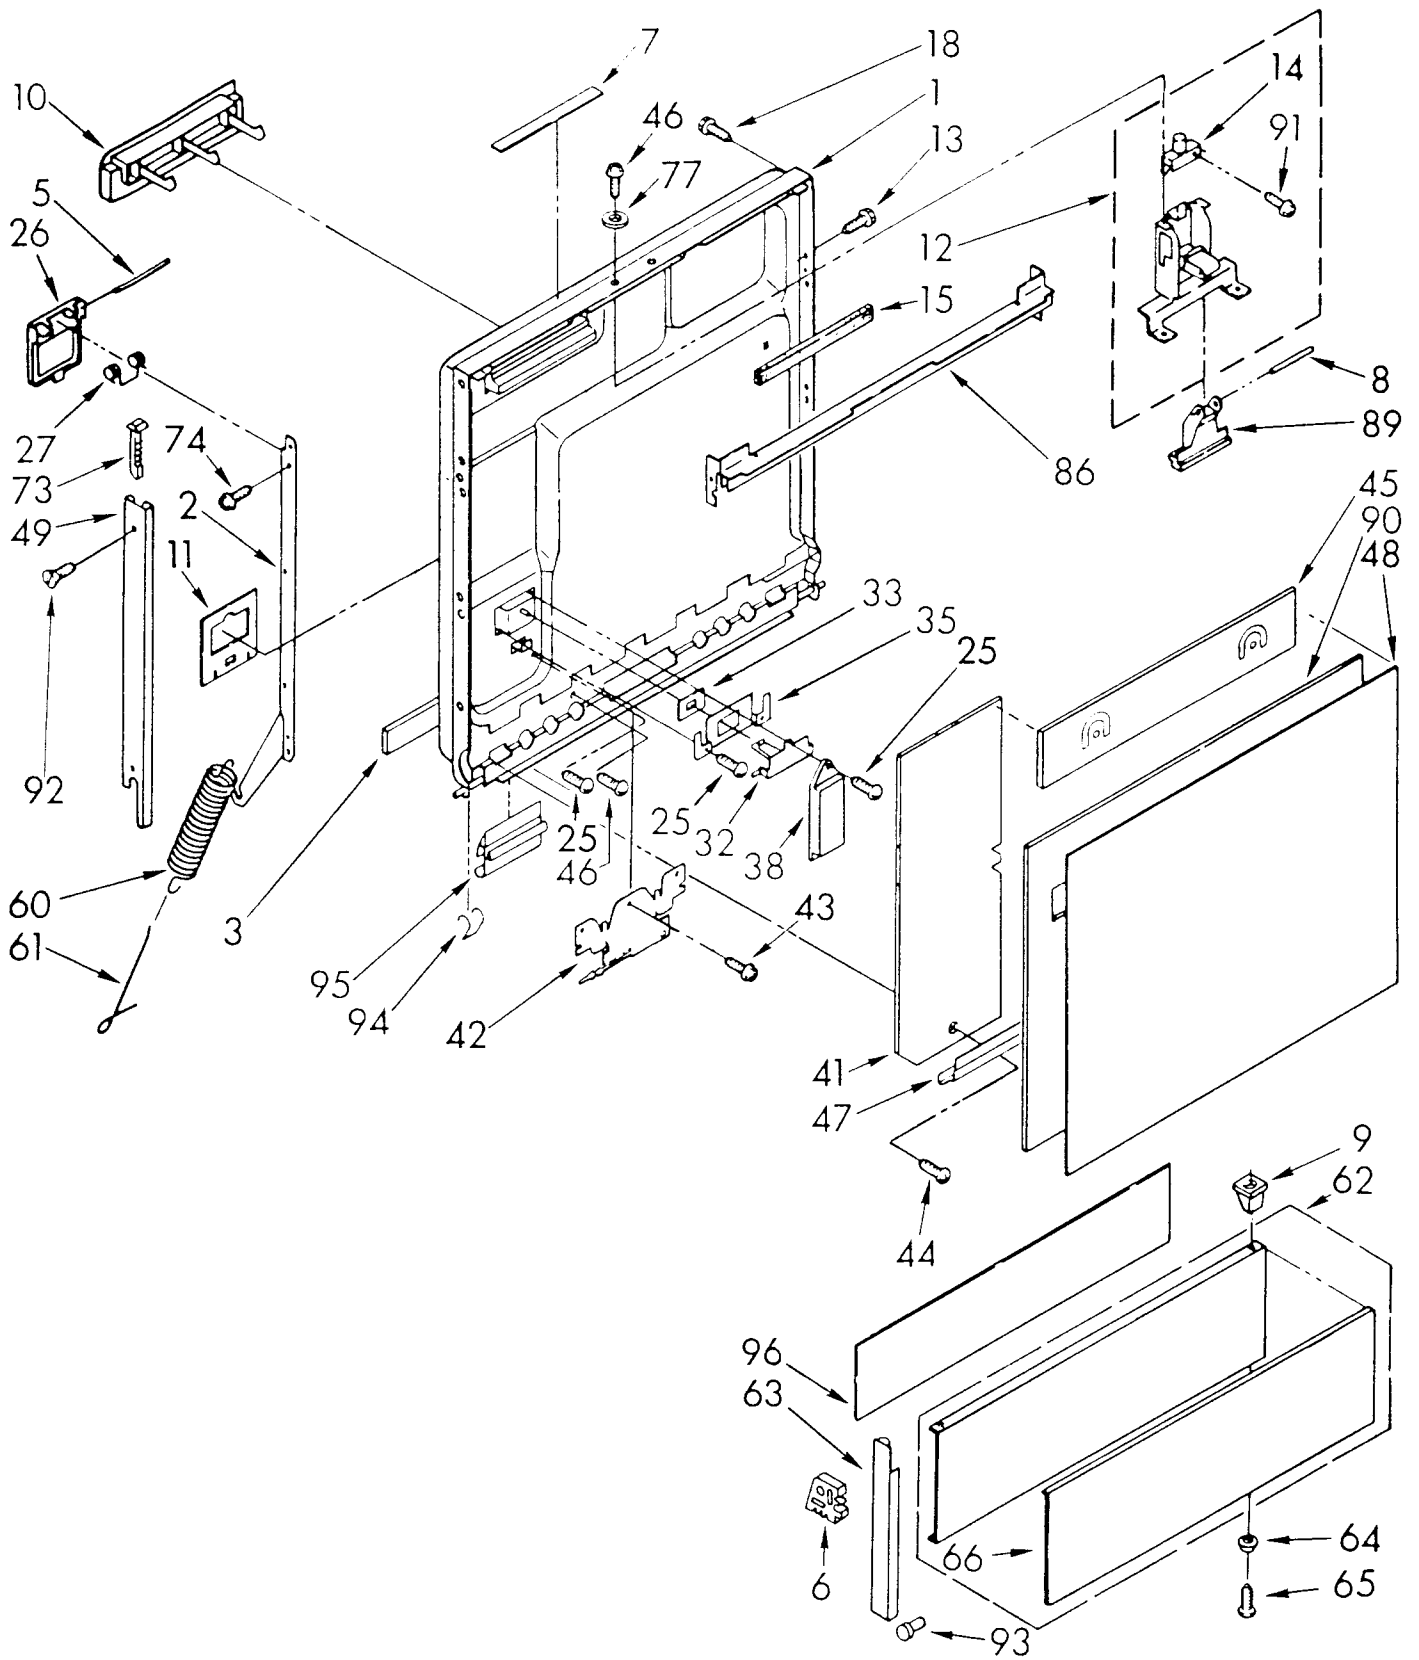

DOOR PARTS

For Model: DP3000XRN4

FOR ORDERING INFORMATION REFER TO PARTS PRICE LIST